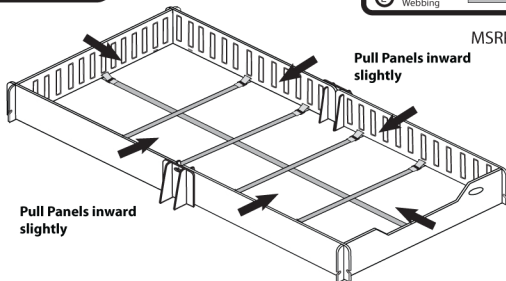

Pull Panels inward slightly

Solid Surface Installation Webbing and Buckle System

Important !

When adjusting straps it is important to adjust them so that the panels are slightly inward. Once sandbox is filled the out ward pressure form the sand will set the panel to a straight position.