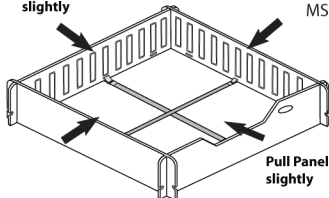

Solid Surface Installation Webbing and Buckle System

When installing sandbox on any solid surface it is important to use our Strap and Buckle System. This system allows sandboxes to be assembled on solid surfaces with out staking panels for support. Using the strap system, panels will be secured to one another and keep them from pushing outward.

Important!

Strap kits are **not** included with sandbox kits. Please contact Sandlock for the strap kit that matches your sandbox. Reference item number listed here.

Call toll free: (866) 963-9422

Important !

When adjusting straps it is **important to adjust them so that the panels are slightly inward.** Once sandbox is filled the out ward pressure form the sand will set the panel to a straight position.

5' x 5' CSG-6060

Strap kit item number (SLA-6060SK)

MSRP: $10.00

Pull Panels inward slightly

Pull Panels inward slightly

5' x 10' CSG-60120

Strap kit item number (SLA-60120SK)

MSRP: $18.00

Pull Panels inward slightly