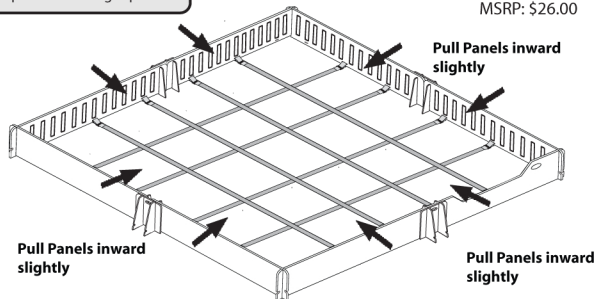

10' x 10' CSG-120120 Strap kit item number (SLA-120120SK)

MSRP: $26.00

Pull Panels inward slightly

Pull Panels inward slightly

With buckle on strap thread strap through anchoring point at bottom of panel

- Panels should be adjusted so they are slightly inward .This will allow panels to be in line when sand is in place.

- Sandbox should be assembled on flattest area of the solid surface.

For assistance with installation
Customer Service: 866-963-9422

SandLock Sandbox, LLC.
1069 Zygmunt Cr
Westmont, IL 60559