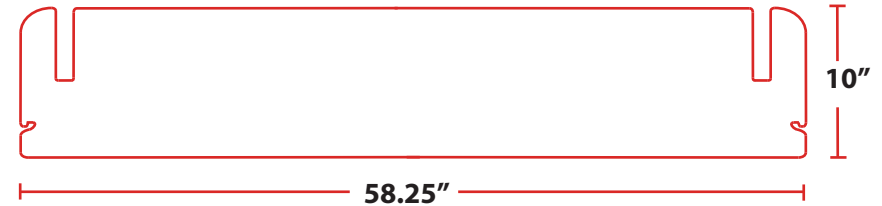

## SandLock 5x10 Sandbox

### Model: CSG-60120

Over all Outside dimension :

58.25" x 116.5" x 10"

Over all Inside dimension:

52.25" x 110.5" x 10"

**Material:** High density Polyethylene

**UV Rating:** High

**Color Scheme:** Green / Tan