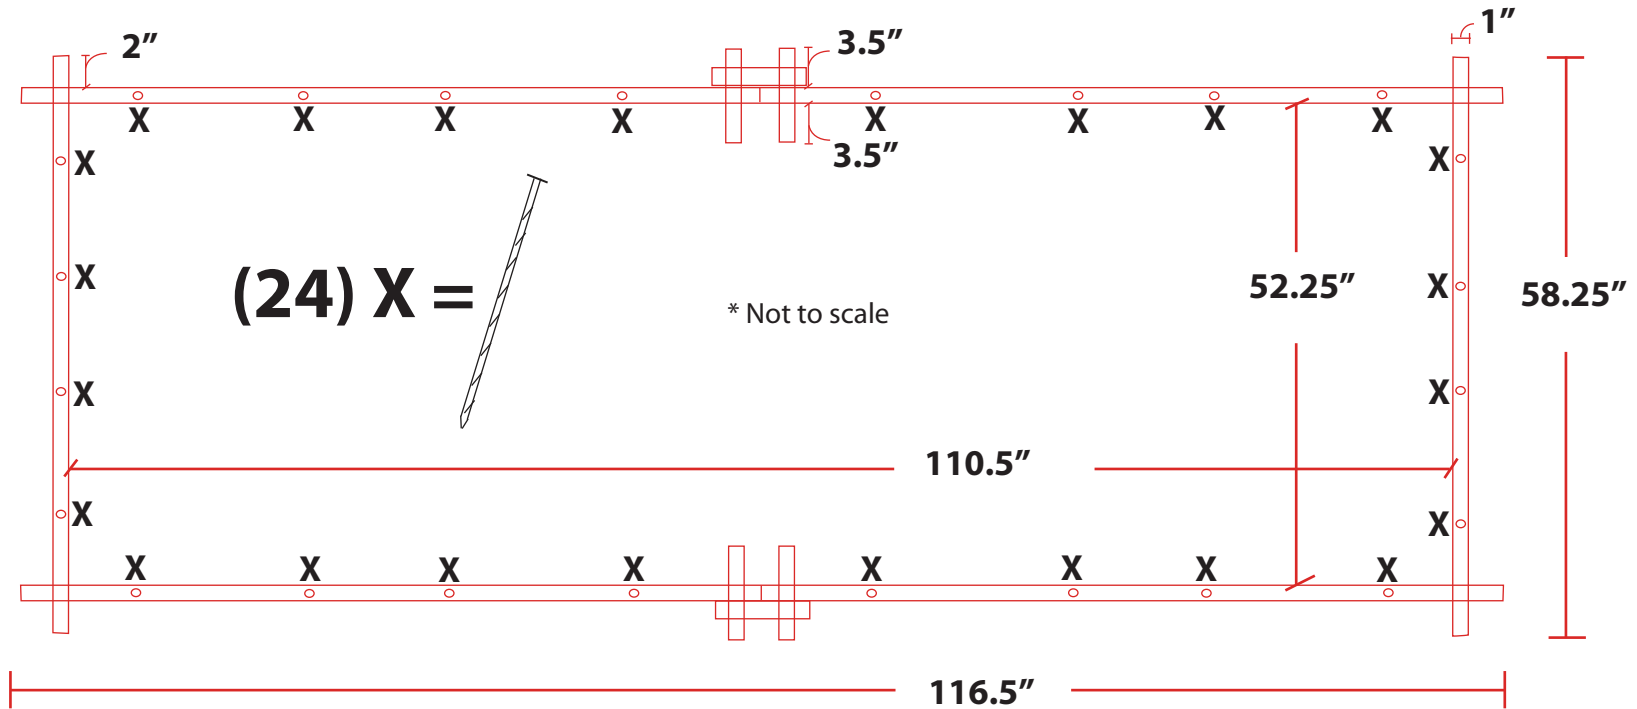

## SandLock 5x10 Sandbox

### Model: CSG-60120

Over all Outside dimension :

58.25" x 116.5" x 10"

Over all Inside dimension:

52.25" x 110.5" x 10"

**Material:** High density Polyethylene

**UV Rating:** High

**Color Scheme:** Green / Tan

**Fabrication:** Structural Blowmold

**Sand Capacity:** Recommended 1900Lbs